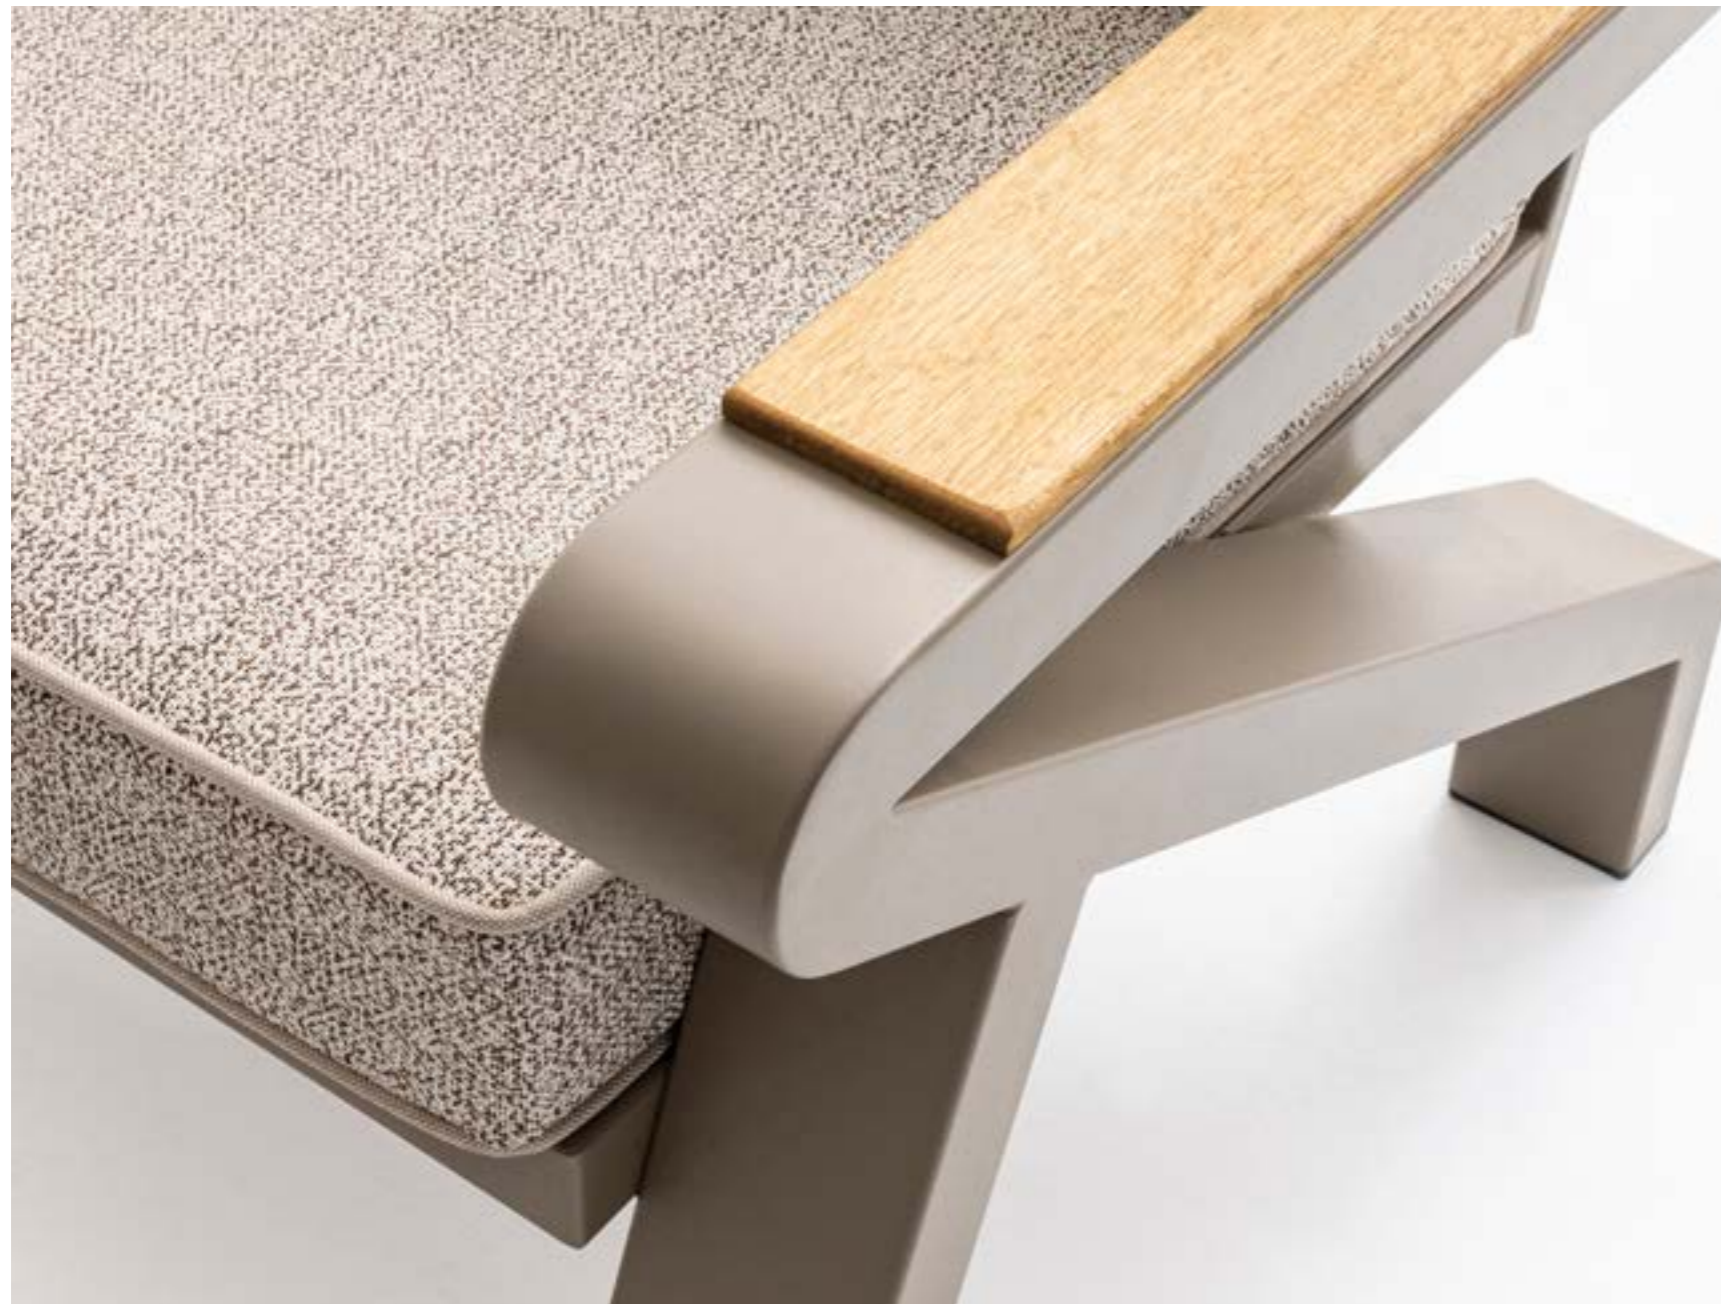

CASABLANCA

Lounge Set

Casablanca

Casablanca	Depth	Length	Height	Casablanca	Depth	Length	Height	Casablanca	Depth	Length	Height
Three Seater	80	200	80	One Seater	80	80	80	Table	80	145	65